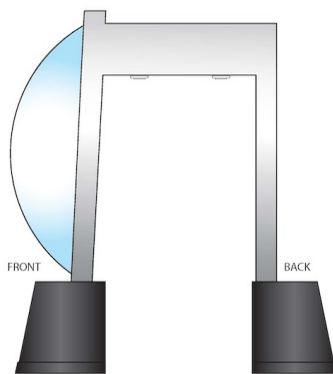

MAKE IT YOUR OWN

Modular Display & Photo Booth System

3D PROFILE

FRONT PROFILE

FRONT PROFILE

FRONT

BACK

SIDE PROFILE

Make It Your Own Display & Photo Booth System has been designed to use as a Product Display and Brand Awareness showcase unit. Perfect for Promotions in Shopping Malls, Department Stores and Airports. When ordering you just customize your colors, add your branding, once installed simply display your products in inside or suspended front of the large Crystal Clear Acrylic Display Dish.